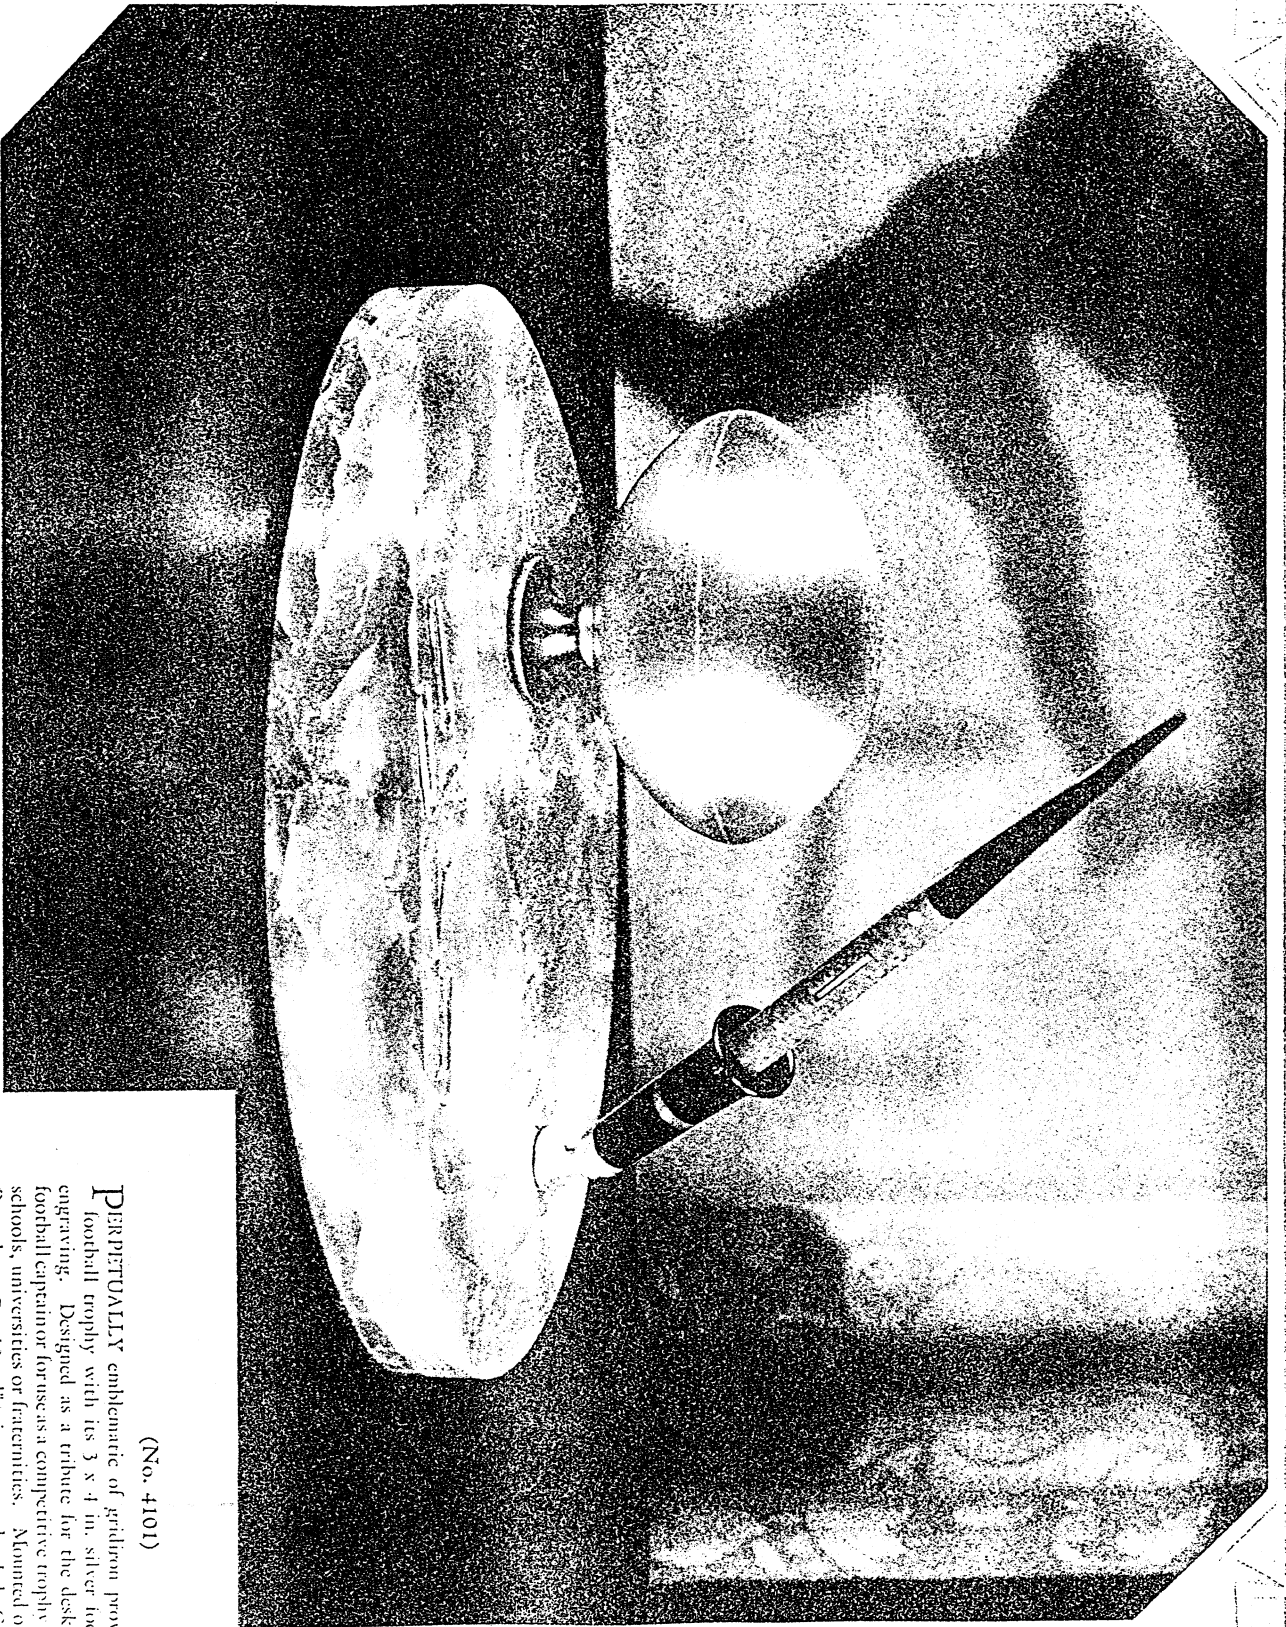

(No. 4101)

PERPIETUALLY emblematic of gradston prowess, this effective football trophy with its 3 x 4 in. silver football, suitable for engraving. Designed as a tribute for the desk of the graduating football captain or for use as a competitive trophy between rival high schools, universities or fraternities. Mounted on a Green Brazilian Onyx base, 7 x 10 x 1¹¹/₁₆ in., grooved. Jade Green Lifetime Desk Fountain-pen, black receptacle with gold band.

Silver, List price $50